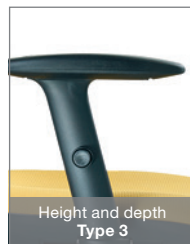

Zen Highlights

A choice of two height-adjustable backrests and two seat sizes, with an optional sliding seat, make the chair suitable for the majority of users

The three-lever independent seat and backrest tilt mechanism encourages healthy posture and dynamic sitting

The back rake tension control allows the spring tension of the backrest to be adjusted for heavier or lighter users

The upholstered backrest and sculpted chair shape invoke a more homely environment and add colour and texture to any scheme

Options

	Code
Inflatable lumbar pump to improve lower back support	/PMP
Smart polished aluminium base	/AL2
Two-colour upholstery to harmonise with office environments	/2C
Sliding seat for users with longer limbs	/SS

A choice of three adjustable armrests:

Zen Ergonomic Task Chair measurements in mm.

	Med	High
Overall height of chair from ground	900-1095	1090-1285
Back height from seat	470-550	660-740
Back width	445	445
Seat height from floor	430-545	430-540
Seat depth front to back	430	455
Seat depth to back (depth-adjustment*)	390-440	410-460
Seat width maximum	500	500
Height of arm-pad from ground*	615-815	615-810
Inner distance between armrests*	450-485	450-485
Outer distance (Total chair width)	675	675

All measurements in accordance with ISO EN1335

*Dependent on option selection.

Zen